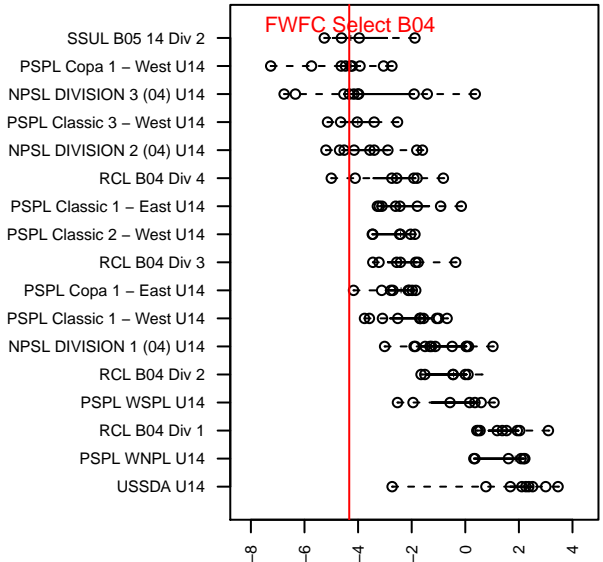

FWFC Select B04

Federal Way FC
 Federal Way, WA
 B04 total strength=856
 attack=1.16 defense=1.27
 fall league = NPSL DIVISION 3 (04) U14
 spr league = Spr NPSL (04) Div 2 U14

alt names used:
 FWFC B04 Select
 FWFC B04 Select Alliance
 FWFC B04 Select

Venues played:
 2017 NPSL DIVISION 3 (04) U14
 2017 Founders Cup B04 Div A
 2017 Spr NPSL (04) Division 2 U14

FWFC Select B04
 Dots are actual minus expected GF (blue circles) and GA (red triangles).
 Blue line is smoothed change in attack strength. Red is smoothed change in defense strength.

**attack and defense variance (black dot)
relative to other teams
and top 10 in region**

**attack and defense rating
relative to others at age
and all opponents in last 13 months**

Performance relative to 13 month average